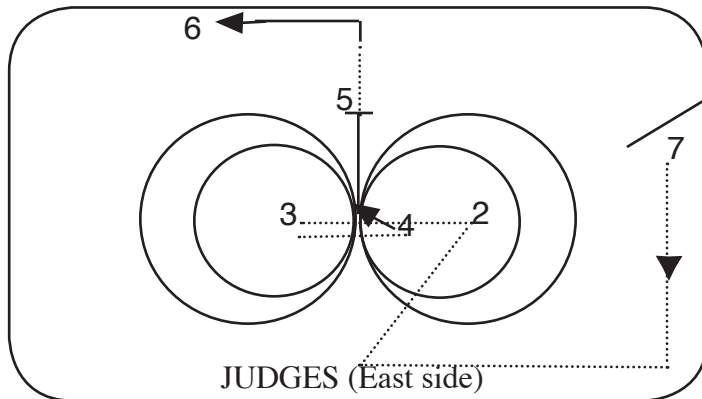

MISS BUCKAROO QUEEN PATTERN & JUNIOR MISS BUCKAROO PATTERN - AGES 10-13

Contestants will be penalized in these categories if they are led by an adult

Enter and walk to left around corner to judges for horsemanship and equine questions.

- 1 - Walk to point 2
- 2 - Lope to Point 3
- 3 - Stop and Back to Point 4
- 4 - 2 figure 8's: Small figure 8 slow, then larger figure 8 faster
- 5 - Stop and Settle for 10 seconds
- 6 - Presentation ride around arena
- 7 - Exit Arena

LITTLE MISS BUCKAROO QUEEN PATTERN - AGES 6-9

Contestants can be led by an adult without penalization

Enter and walk to left around corner to judges for horsemanship and equine questions.

- 2 - Walk to point 2
- 3 - Begin small figure 8 at slow pace, then second figure 8 at faster pace
- 4 - Stop and Settle for 10 seconds
- 5 - Queen wave to gate
- 6 - Exit Arena

LITTLEST MISS BUCKAROO QUEEN PATTERN - AGES 3-5

Contestants can be led by an adult without penalization

Enter and walk to left around corner to judges for horsemanship and equine questions.

- 1 - Walk to point 2
- 2 - Begin small figure 8 at slow pace, then increase in speed for second loop
- 3 - Stop and Settle for 10 seconds
- 4 - Queen wave to gate
- 5 - Exit Arena