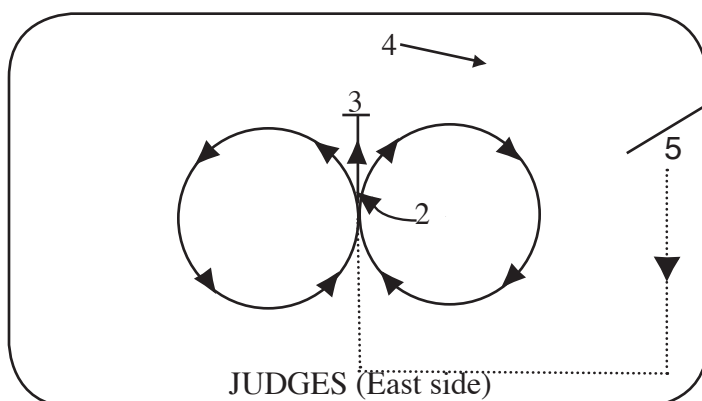

LITTLE MISS BUCKAROO QUEEN PATTERN - AGES 6-9

Contestants can be led by an adult without penalization

Enter and walk to left around corner to judges for horsemanship and equine questions.

- 2 - Walk to point 2
- 3 - Begin small figure 8 at slow pace, then second figure 8 at faster pace
- 4 - Stop and Settle for 10 seconds
- 5 - Queen wave to gate
- 6 - Exit Arena

LITTLEST MISS BUCKAROO QUEEN PATTERN - AGES 3-5

Contestants can be led by an adult without penalization

Enter and walk to left around corner to judges for horsemanship and equine questions.

- 1 - Walk to point 2
- 2 - Begin small figure 8 at slow pace, then increase in speed for second loop
- 3 - Stop and Settle for 10 seconds
- 4 - Queen wave to gate
- 5 - Exit Arena