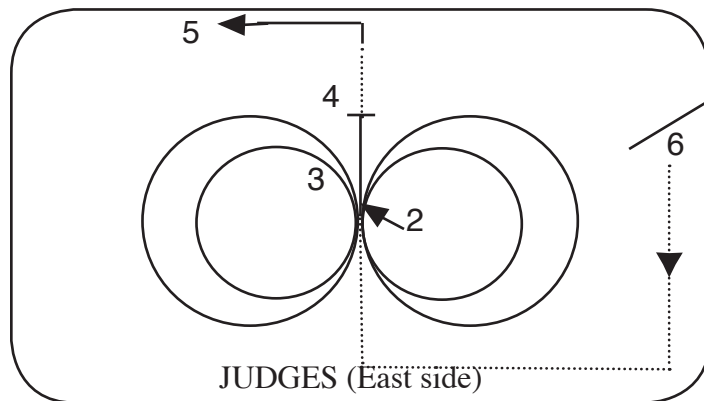

MISS BUCKAROO QUEEN PATTERN & JUNIOR MISS BUCKAROO PATTERN - AGES 10-13

Contestants will be penalized in these categories if they are led by an adult

Enter and walk to left around corner to judges for horsemanship and equine questions.

- 1 - Walk to point 2
- 2 - Lope to Point 3
- 3 - Stop and Back to Point 4
- 4 - 2 figure 8's: Small figure 8 slow, then larger figure 8 faster
- 5 - Stop and Settle for 10 seconds
- 6 - Presentation ride around arena
- 7 - Exit Arena

LITTLE MISS BUCKAROO QUEEN PATTERN - AGES 6-9

Contestants can be led by an adult without penalization

Enter and walk to left around corner to judges for horsemanship and equine questions.

- 2 - Walk to point 2
- 3 - Begin small figure 8 at slow pace, then second figure 8 at faster pace
- 4 - Stop and Settle for 10 seconds
- 5 - Queen wave to gate
- 6 - Exit Arena

LITTLEST MISS BUCKAROO QUEEN PATTERN - AGES 3-5

Contestants can be led by an adult without penalization

Enter and walk to left around corner to judges for horsemanship and equine questions.

- 1 - Walk to point 2
- 2 - Begin small figure 8 at slow pace, then increase in speed for second loop
- 3 - Stop and Settle for 10 seconds
- 4 - Queen wave to gate
- 5 - Exit Arena